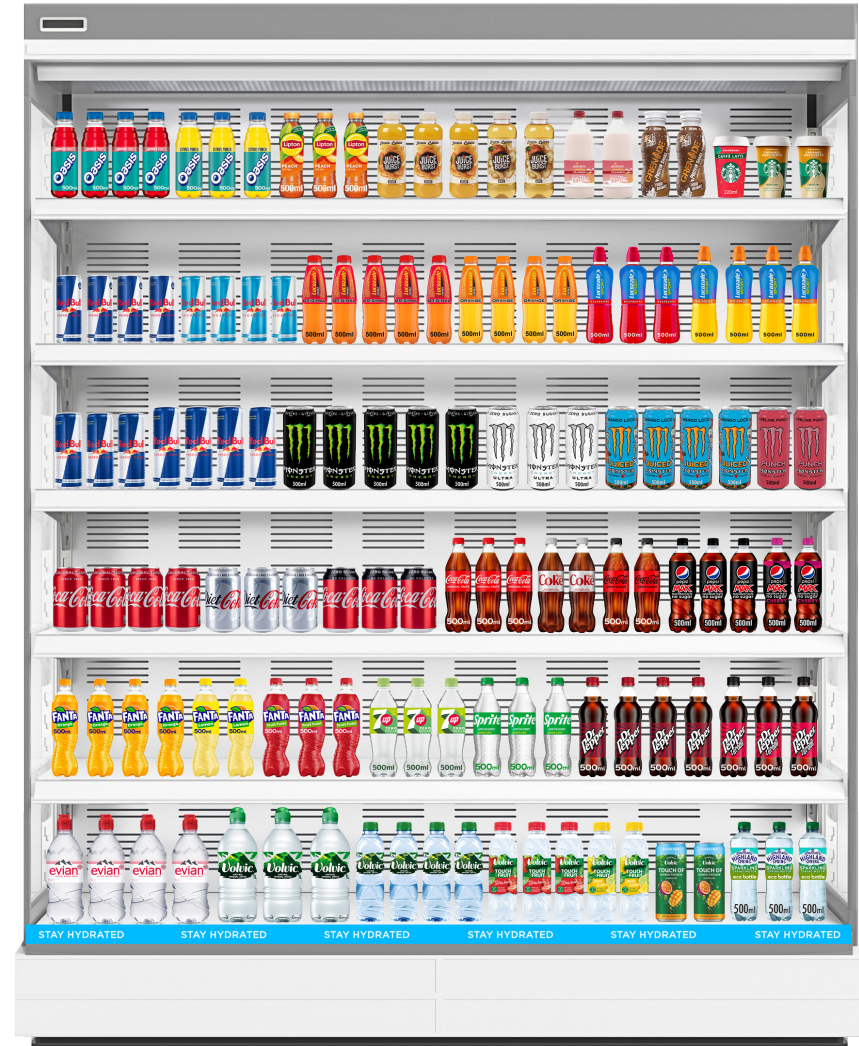

Waters and Soft Drinks Planograms

1 Bay Planogram

2 Bay Planogram

2 Bay Planogram - Scotland

Waters and Soft Drinks 1 Bay Planogram

SKUs on Planogram:

- Evian Natural Mineral Water Sportscap 750ml
- Volvic Natural Mineral Water Sportscap 1L
- Volvic Natural Mineral Water 500ml
- Volvic Touch of Fruit Water Strawberry 500ml
- Volvic Touch of Fruit Water Lemon & Lime 500ml
- Rubicon Sparkling Mango & Passionfruit 500ml
- Highland Spring Sparkling Water 500ml
- Fanta Orange 500ml
- Fanta Lemon 500ml
- Fanta Fruit Twist 500ml
- 7UP Zero Sugar 500ml
- Sprite 500ml
- Dr Pepper 500ml
- Dr Pepper Zero Sugar 500ml
- Coca Cola 330ml
- Diet Coca Cola 330ml
- Coca Cola Zero 330ml
- Coca Cola 500ml
- Diet Coca Cola 500ml
- Coca Cola Zero 500ml
- Pepsi Max 500ml
- Pepsi Max Cherry 500ml
- Red Bull 250ml
- Red Bull 355ml
- Red Bull 450ml
- Red Bull Sugar Free 250ml
- Monster 500ml
- Monster Ultra 500ml
- Monster Mango Loco 500ml
- Monster Punch Pipeline 500ml
- Lucozade Energy Orange 500ml
- Lucozade Energy Original 500ml
- Lucozade Sport Orange 500ml
- Lucozade Sport Berry 500ml
- Oasis Citrus 500ml
- Oasis Berry 500ml
- Lipton Iced Tea Peach 500ml
- Juice Burst Orange Juice
- Juice Burst Apple Juice
- Delamere Dairies Strawberry Milkshake
- Grenade Fudge Brownie Protein Shake
- Starbucks Caffe Latte 220ml
- Starbucks Caramel Macchiato 220ml